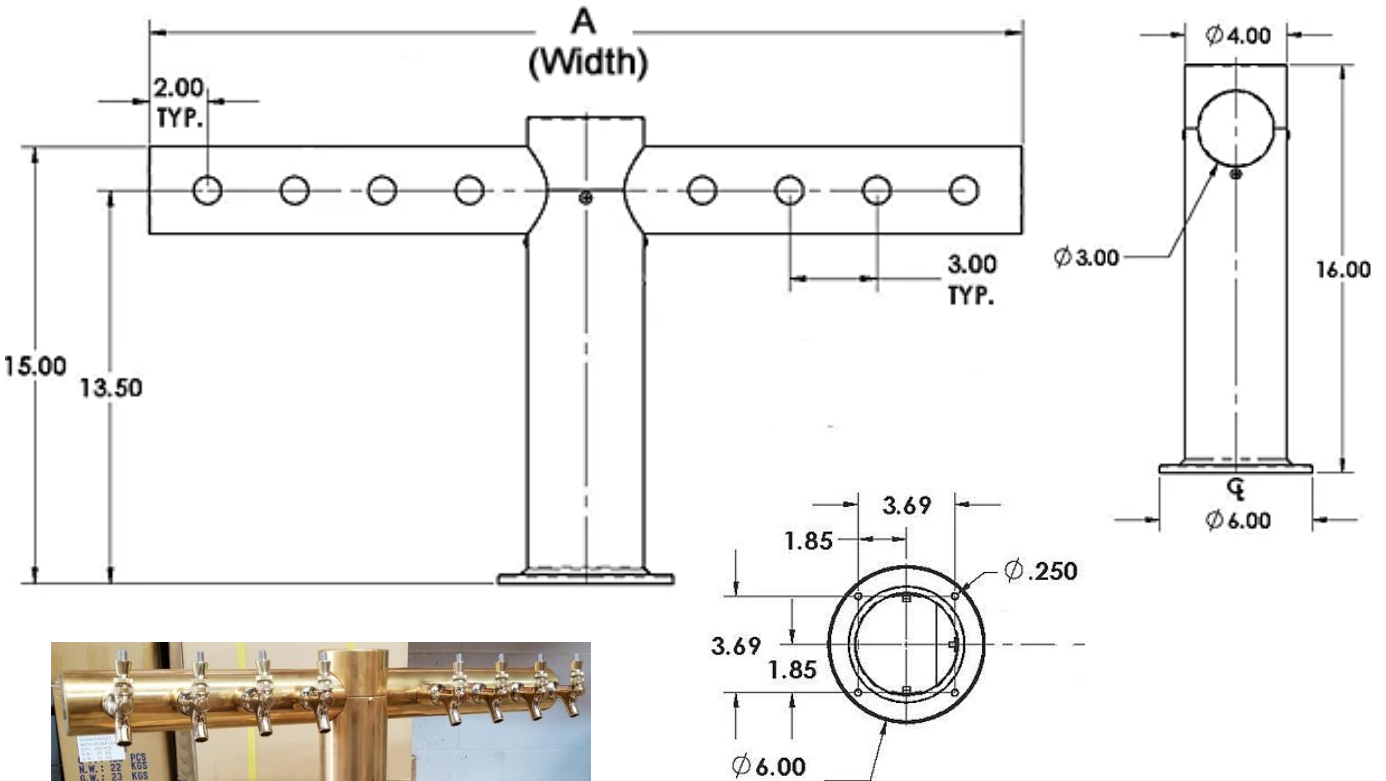

[X]: Number of Faucets

All SS304 Contact, Glycol Ready

Made in USA

Body : 4" Diameter Pedestal, 3" Diameter Pipe, Polished Stainless Steel

Flanges : 6" diameter

Product Lines : 304 grade SS with 1/4" barb

Restriction : 3.6 pounds

Glycol Lines : 3/8" OD Copper with 3/8" Barbs

Faucets	A (Width)
4 Faucets, CTMT4SS-GL	18"
6 Faucets, CTMT6SS-GL	24"
8 Faucets, CTMT8SS-GL	30"
10 Faucets, CTMT8SS-GL	36"