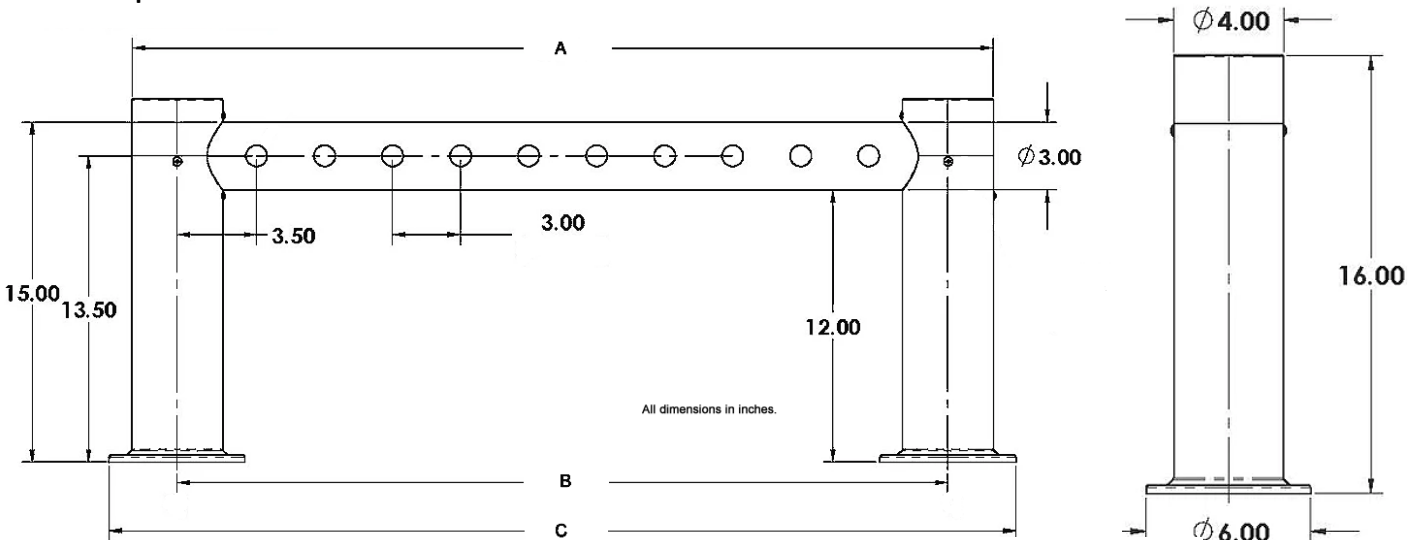

[X]: Number of Faucets

All SS304 Contact, Glycol Ready

Made in USA

Body : 4" Diameter Pedestal, 3" Diameter Pipe, Polished Stainless Steel

Flanges : 6" diameter

Product Lines : 304 grade SS with 1/4" barb

Restriction : 3.6 pounds. 4.8 pounds on 2 end lines of 8 product towers.
4.8 pounds on 4 center lines of 14 and 16 product towers.

Glycol Lines : 3/8" OD Copper with 3/8" Barbs. 1 loop for up to 8 faucets,
2 loops for 10+ faucets.

Faucets	A	B	C
6 Faucets, CTMH6SS-GL	26"	22"	28"
8 Faucets, CTMT8SS-GL	32"	28"	34"
10 Faucets, CTMT20SS-GL	38"	34"	40"
12 Faucets, CTMT12SS-GL	44"	40"	46"
14 Faucets, CTMT14SS-GL	50"	46"	52"
16 Faucets, CTMT16SS-GL	56"	52"	58"