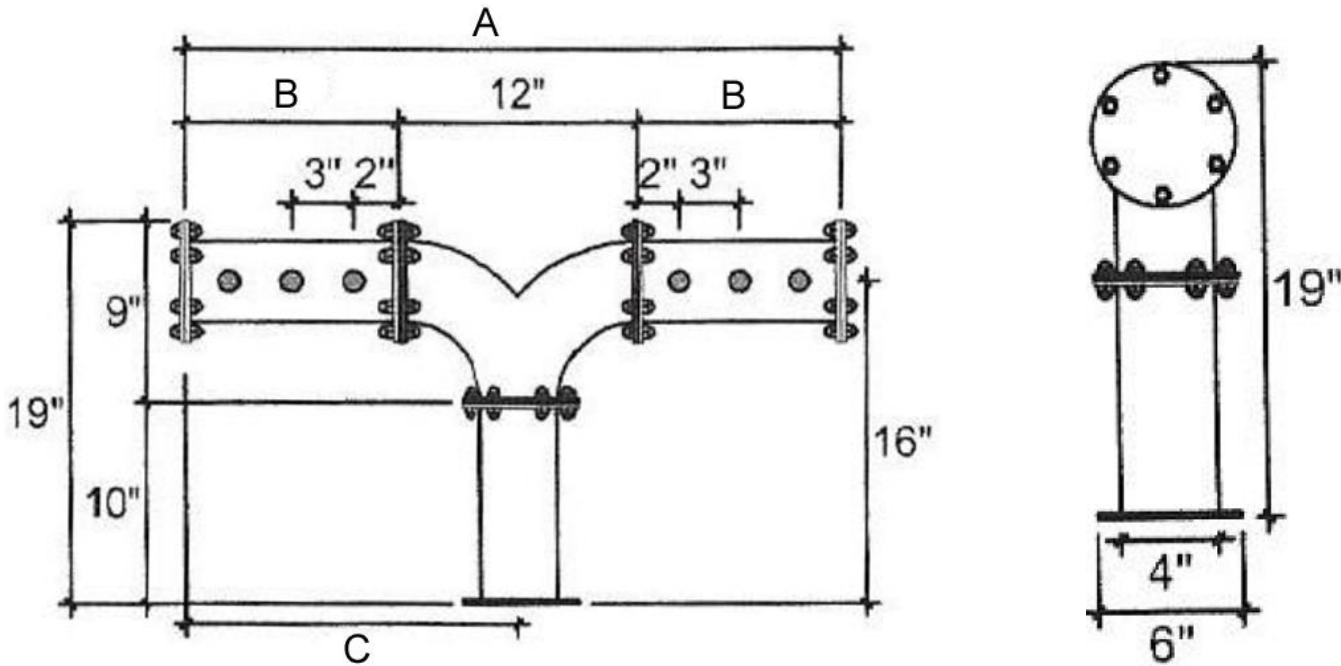

[X]: Number of Faucets

All SS304 Contact, Glycol Ready

Made in USA

Body : 4" Diameter Pipe, Brushed Stainless Steel (Polished Available)

Flanges : 6" diameter

Product Lines : 304 grade SS with 1/4" barb

Restriction : 3.6 pounds

Glycol Lines : 3/8" OD Copper with 3/8" Barb (up to 8 faucets: 2 connections, 10 faucets : 4 connections)

Faucets	A (Width)	B	C
6 Faucets CT4Y6SS-GL	32"	10"	16"
8 Faucets CT4Y8SS-GL	38"	13"	19"
10 Faucets CT4Y10SS-GL	44"	16"	22"
12 Faucets CT4Y12SS-GL	50"	19"	25"