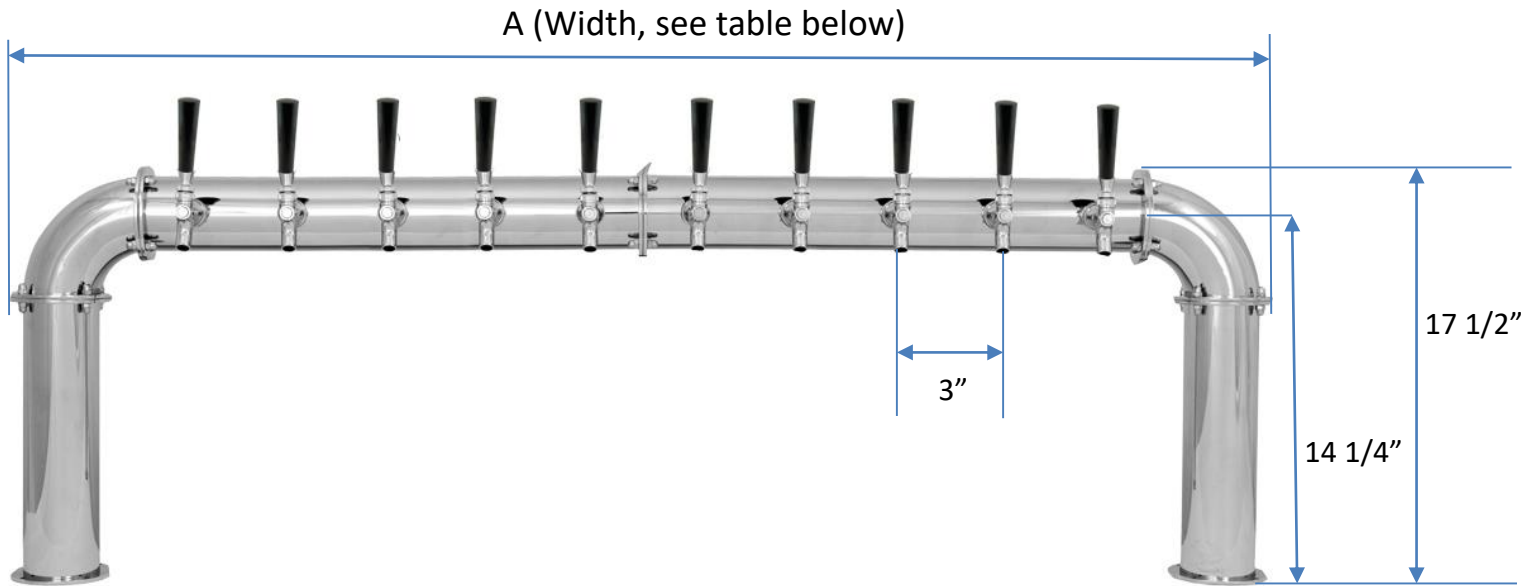

[X]: Number of Faucets

Quality Products - Quality Service
By Chill Passion Inc. Visit us at www.chillpassion.com

All SS304 Contact, Glycol Ready
Made in USA

Body : 3" Diameter Pipe, Polished Stainless Steel

Flanges : 4.5" diameter

Product Lines : 304 grade SS with 1/4" barb

Restriction : See table below.

Glycol Lines : 3/8" OD Copper with 3/8" Barbs - See table below

Faucets	Restriction	Glycol	A (Width)
4 Faucets, CT3P4SS-GL	3.6 pounds	1 Loop (2 connections)	23 1/2"
5 Faucets, CT3P5SS-GL	3.6 pounds	1 Loop (2 connections)	26 1/2"
6 Faucets, CT3P6SS-GL	3.6 pounds	1 Loop (2 connections)	29 1/2"
8 Faucets, CT3P8SS-GL	3.6 pounds, 4.8 on 2 end lines	1 Loop (2 connections)	35 1/2"
10 Faucets, CT3P10SS-GL	3.6 pounds	2 Loops (4 connections)	41 1/2"
12 Faucets, CT3P12SS-GL	3.6 pounds	2 Loops (4 connections)	47 1/2"
16 Faucets, CT3P16SS-GL	3.6 pounds, 4.8 on 4 end lines	2 Loops (4 connections)	59 1/2"